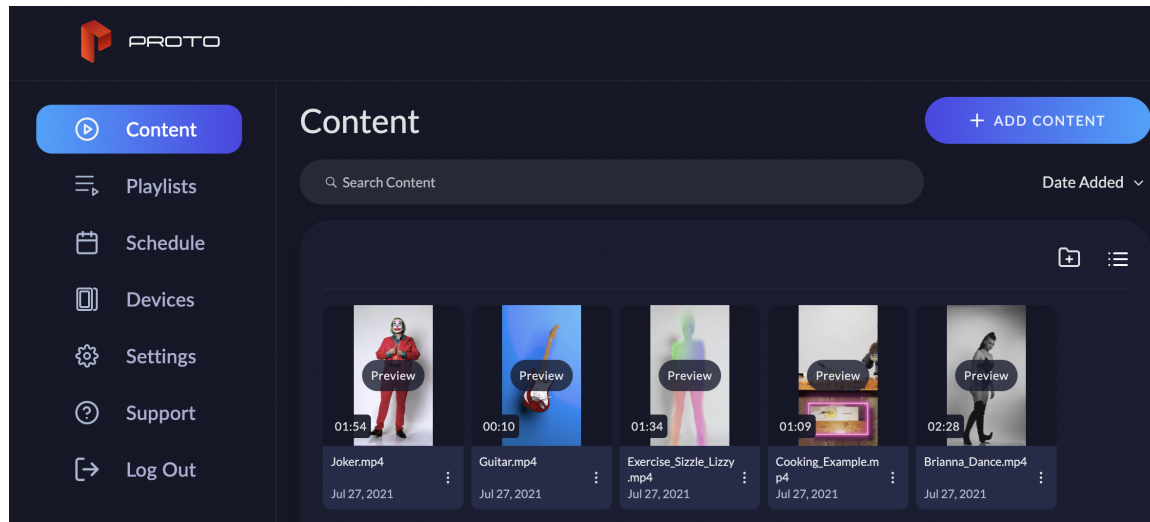

# Proto Cloud Search Bar

Search

Search will allow you to search for content, playlists, devices, and more. Just use the search bar on each screen to search the current page.

You can also search on the Playlists and Devices pages!